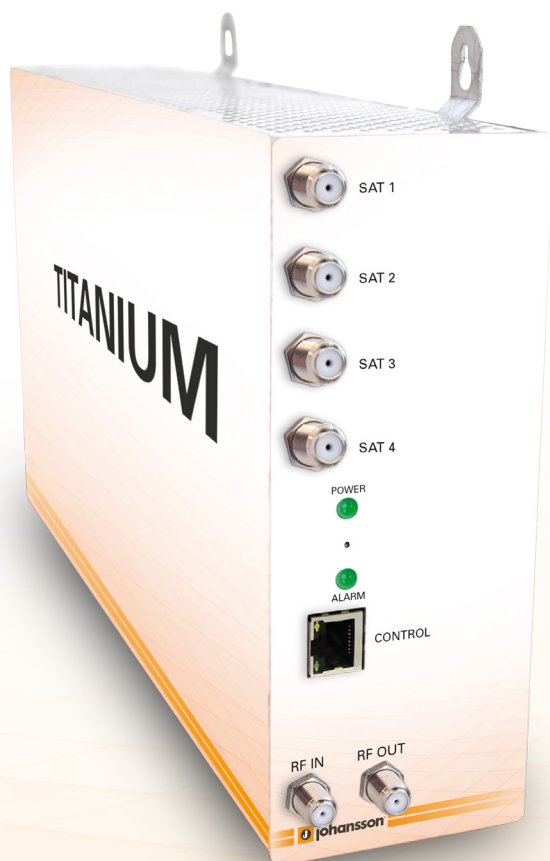

Titanium

REF. 8700 - 8701

Compact headend – surprisingly versatile

The transmodulator allows for very fast installation and is suitable for small to medium-sized projects:

- Standalone frame with built-in power supply
- 8700: Titanium 4 with 4 tuners
- 8701: Titanium 8 with 8 tuners
- 2 CI slots for CAM cards
- 4 output MUXs (DVB-T/C)
- RF In & RF Out